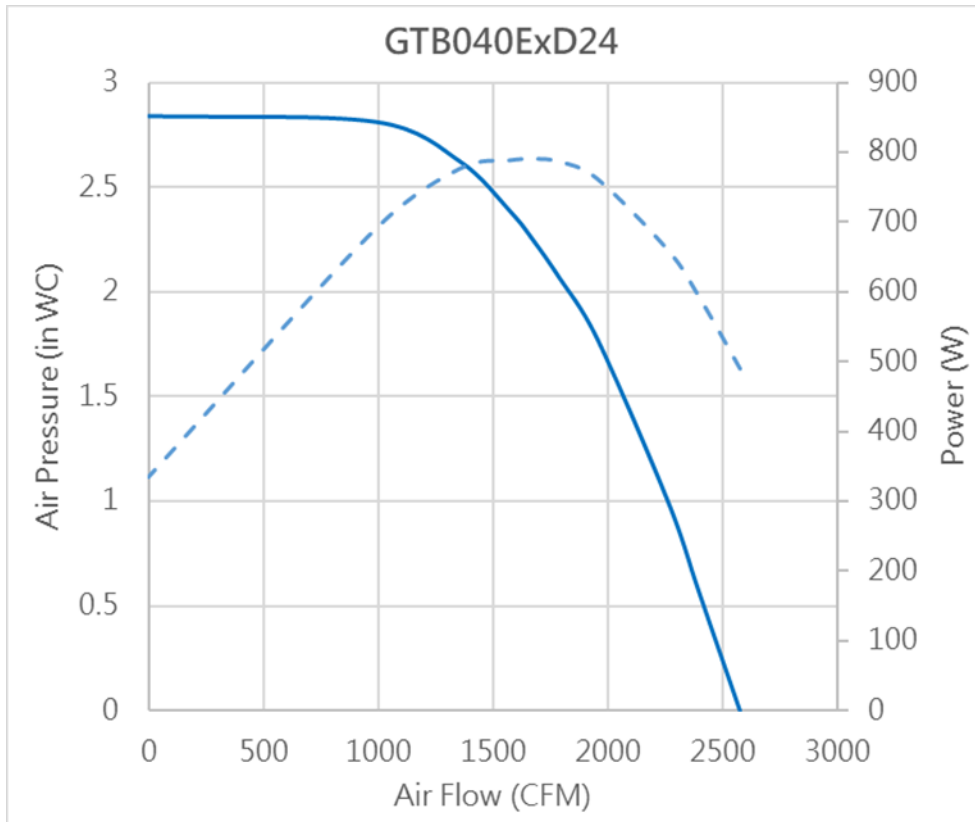

GTB040ExD24

| P (in WC) | P (Pa) | Q (CFM) | Q (CMH) | W |
|-----------|--------|---------|---------|-------|
| 0.00 | 0.0 | 2573.1 | 4374.3 | 490.0 |
| 0.56 | 140.1 | 2395.8 | 4072.9 | 592.0 |
| 1.00 | 249.9 | 2258.1 | 3838.8 | 660.0 |
| 1.78 | 443.0 | 1950.2 | 3315.4 | 762.0 |
| 2.07 | 514.5 | 1787.2 | 3038.2 | 786.0 |
| 2.24 | 558.6 | 1674.8 | 2847.1 | 790.0 |
| 2.38 | 592.9 | 1575.1 | 2677.6 | 788.0 |
| 2.62 | 652.7 | 1354.8 | 2303.2 | 776.0 |
| 2.81 | 699.7 | 988.4 | 1680.2 | 690.0 |
| 2.84 | 706.6 | 0.0 | 0.0 | 335.0 |